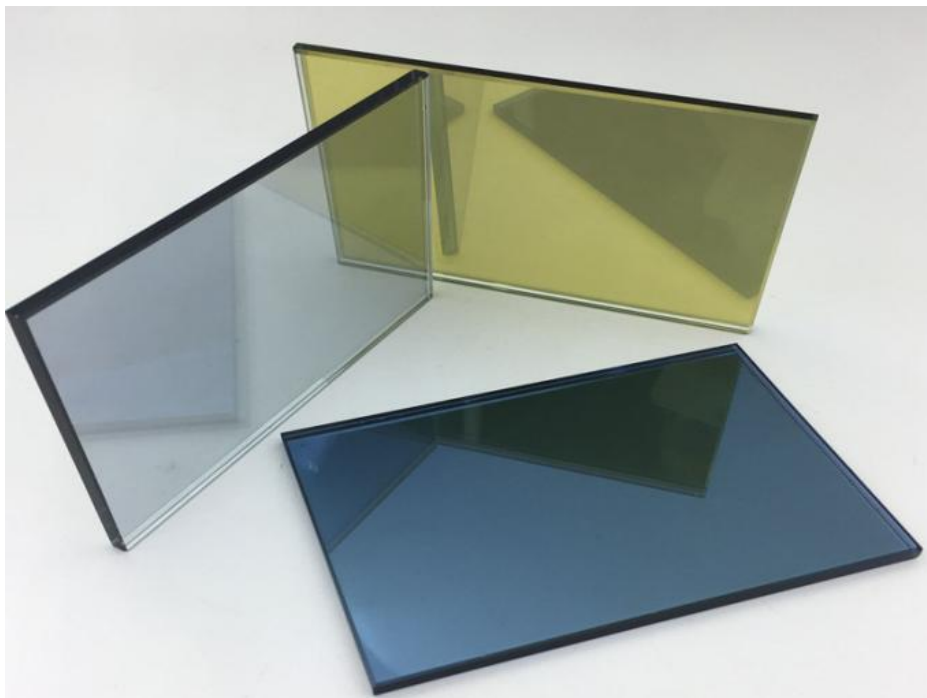

Company

Profile

we are well-known glass processing manufacturers producing different kinds of customized building glass, including tempered glass, laminated glass, insulated glass, decorative glass, etc. We offer one-stop services. Welcome to customizing your design!

Product Description

Reflective glass: a specialized glass product coated with a thin metallic layer that reflects a significant amount of sunlight and reduces heat transmission. It offers privacy during the day, reduces glare, and enhances energy efficiency. Commonly used in windows, curtain walls, and skyscrapers, reflective glass provides a sleek, modern appearance while improving indoor comfort and reducing cooling costs..

Detailed Photos

Packaging &

Shipping