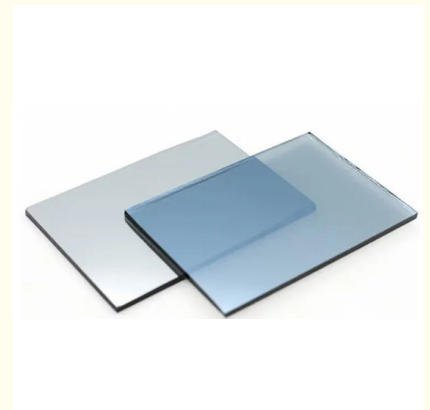

Dark Blue/Bronze/Grey Building/Decorative Reflective Glass

Our Product Introduction

Basic Information

- Place of Origin: CHINA
- Brand Name: RISE
- Certification: CE, ISO, SGS
- Model Number: Reflective Glass
- Minimum Order Quantity: 1 container
- Price: USD1-99/
- Packaging Details: wooden case
- Delivery Time: 7 days
- Payment Terms: T/T, L/C, D/A, D/P, Western Union, MoneyGram
- Supply Ability: 500 Tons Per Day

Product Specification

- Material: Glass
- Style: Other
- Usage: Home Garden, plant Growth, hydroponics
Indoor Garden Reflector, Optical
- Size: Customized Size
- Color: Customized
- Easy Installation: Yes
- Highlight: **Decorative Reflective Glass,
Building Reflective Glass, Grey Reflective Glass**

Product Description

Reflective glass: a specialized glass product coated with a thin metallic layer that reflects a significant amount of sunlight and reduces heat transmission. It offers privacy during the day, reduces glare, and enhances energy efficiency. Commonly used in windows, curtain walls, and skyscrapers, reflective glass provides a sleek, modern appearance while improving indoor comfort and reducing cooling costs..