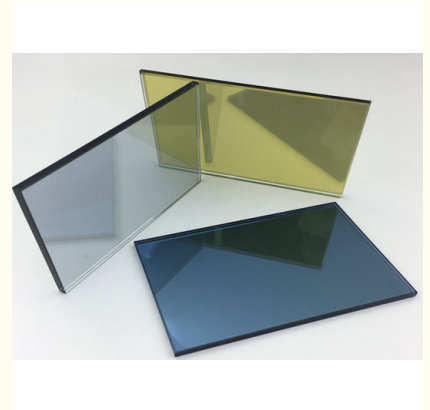

Dark Blue/Bronze/Grey Building/Decorative Reflective Glass

Our Product Introduction

Basic Information

- Place of Origin: CHINA
- Brand Name: RISE
- Certification: CE, ISO, SGS
- Model Number: Reflective Glass
- Minimum Order Quantity: 1 container
- Price: USD1-99/
- Packaging Details: wooden case
- Delivery Time: 7 days
- Payment Terms: T/T, L/C, D/A, D/P, Western Union, MoneyGram
- Supply Ability: 500 Tons Per Day

Product Specification

- Material: Glass
- Style: Other
- Usage: Home Garden, plant Growth, hydroponics
Indoor Garden Reflector, Optical
- Size: Customized Size
- Color: Customized
- Easy Installation: Yes
- Highlight: **Decorative Reflective Glass,
Building Reflective Glass, Grey Reflective Glass**

Product Description

Reflective glass: a specialized glass product coated with a thin metallic layer that reflects a significant amount of sunlight and reduces heat transmission. It offers privacy during the day, reduces glare, and enhances energy efficiency. Commonly used in windows, curtain walls, and skyscrapers, reflective glass provides a sleek, modern appearance while improving indoor comfort and reducing cooling costs..